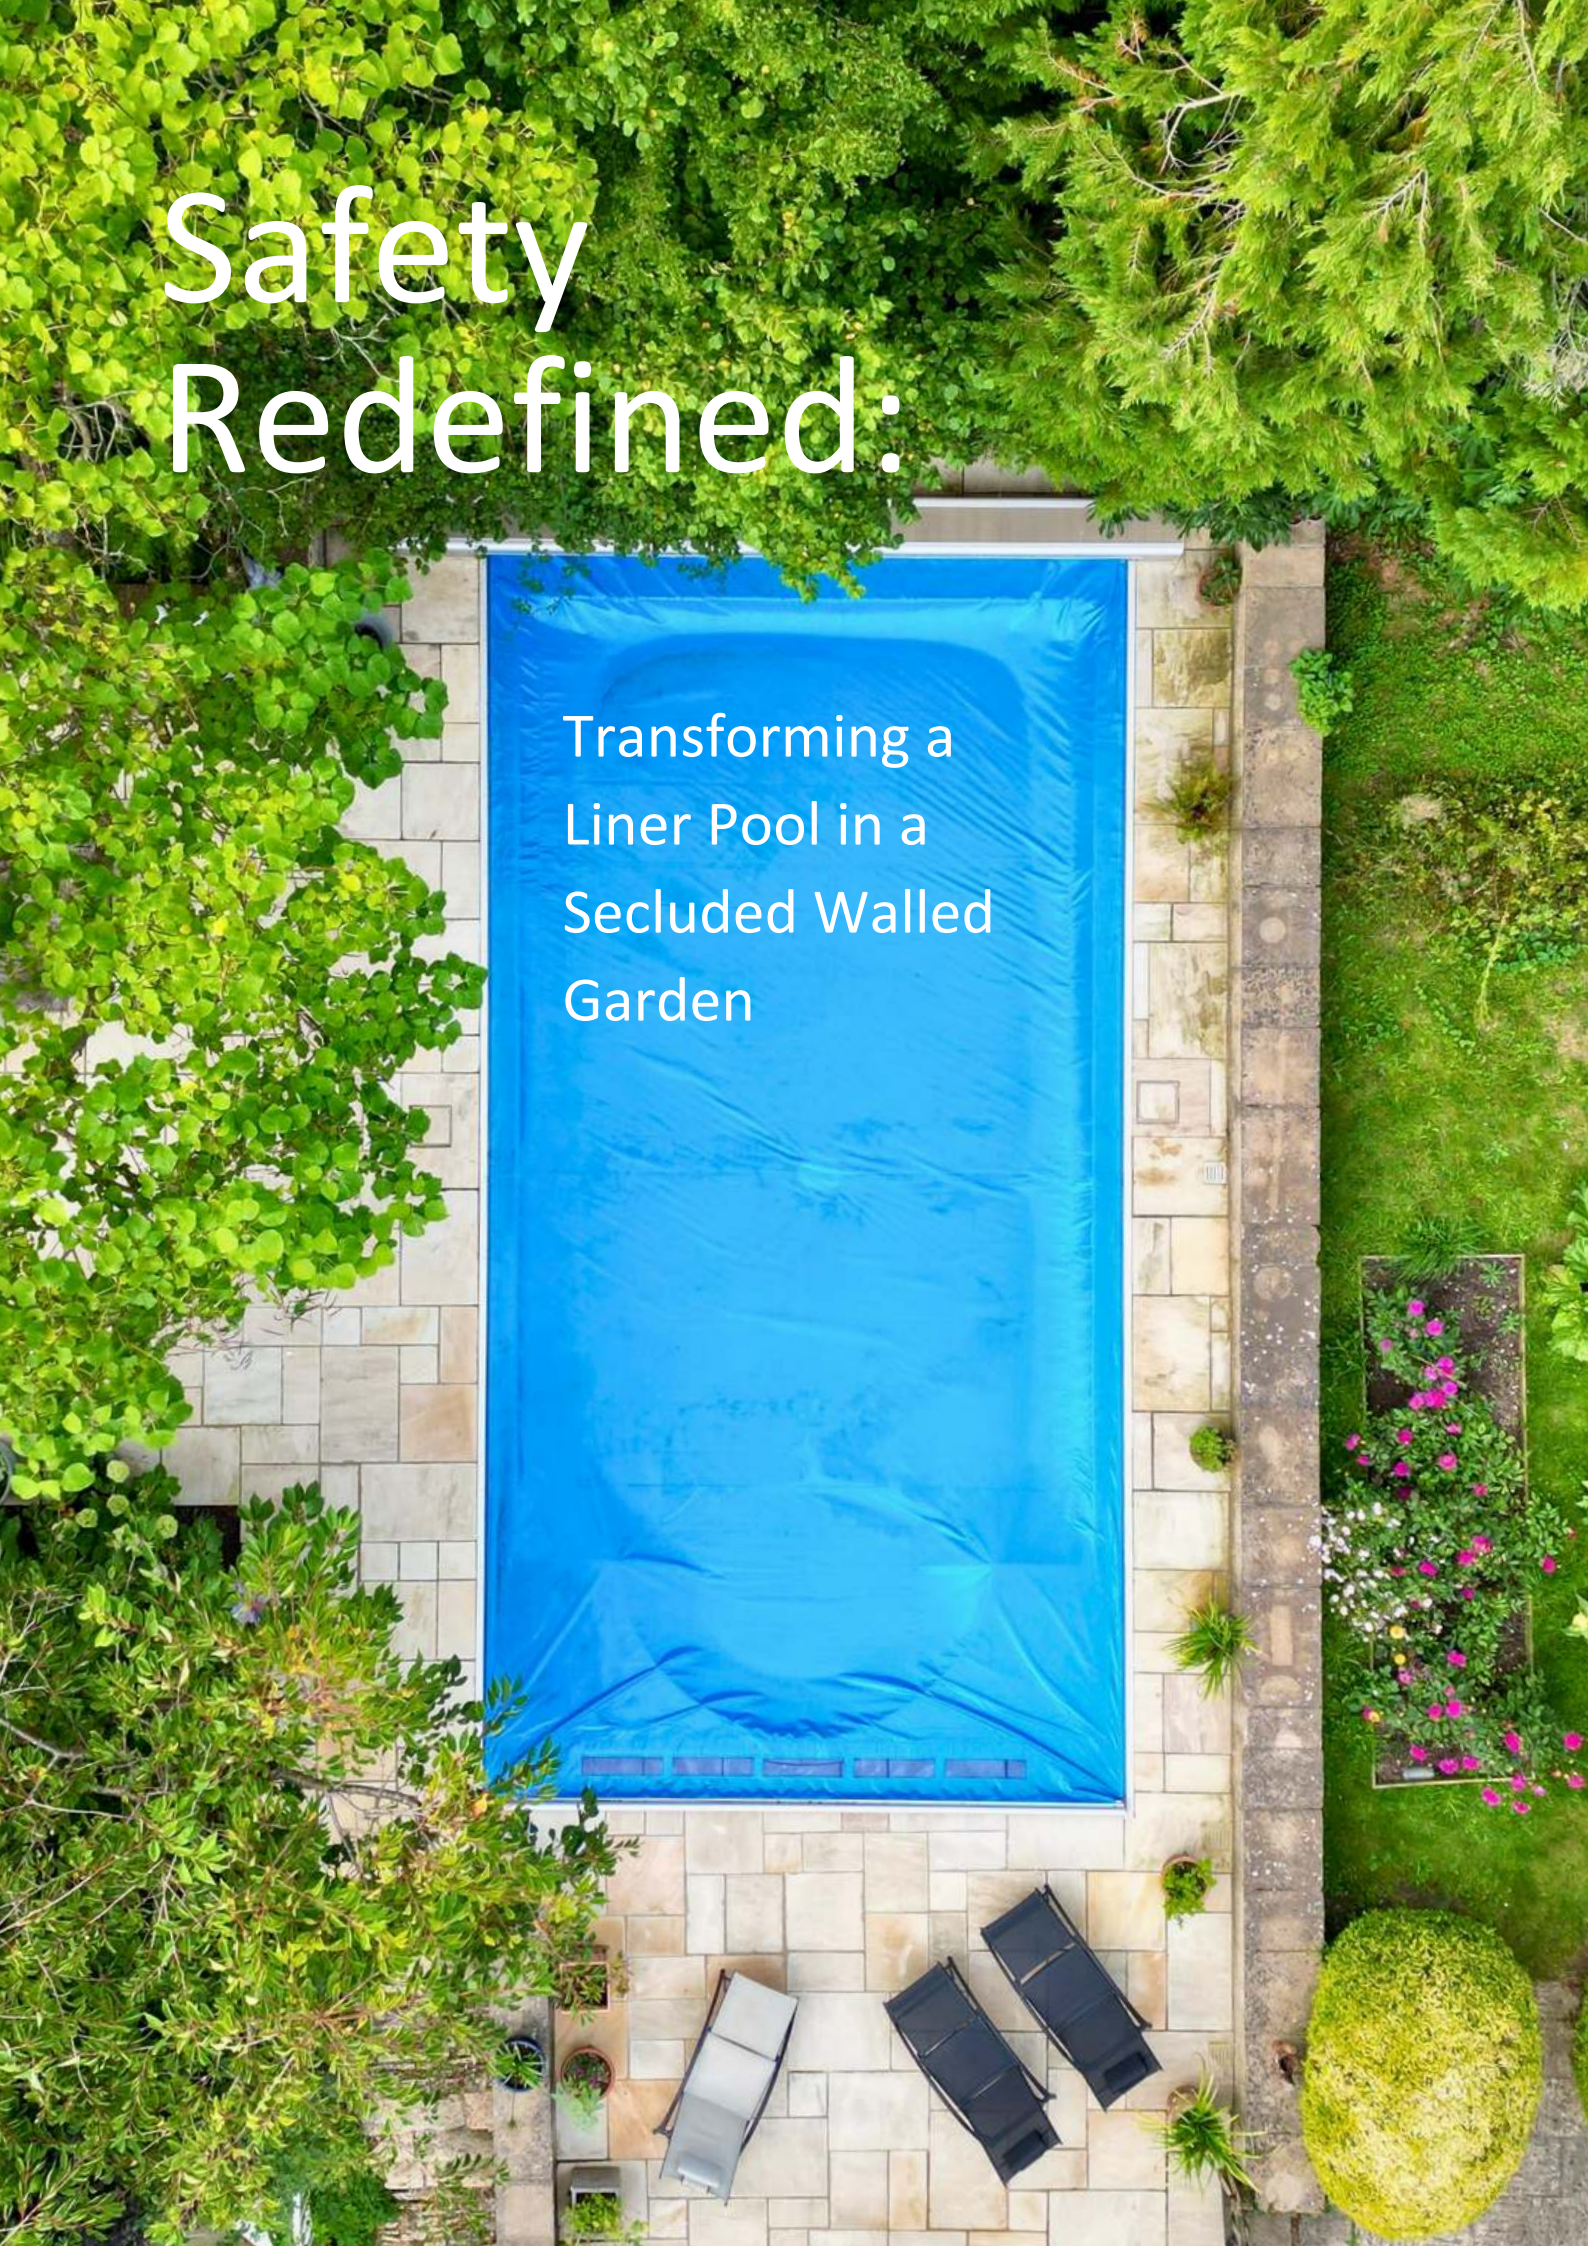

Safety Redefined:

Transforming a
Liner Pool in a
Secluded Walled
Garden

We recently completed the renovation of a classic 6m liner pool with Roman end steps, situated in a secluded walled garden within a stunning Cotswold stone period property.

The project involved upgrading all pool fittings, replacing the old liner with a durable new one, installing a walkable safety cover, replacing the terrace, and upgrading the coping stones. The renovation not only enhanced the pool's safety and functionality but also addressed maintenance challenges caused by overhanging trees in the garden.

The Brief

The client's beautiful Roman end pool, located in a peaceful walled garden, had aged gracefully but needed updates. The original 0.75mm liner was worn and needed replacing, along with weathered coping stones, and an ageing terrace. The client wanted to improve safety for their children and pets while making pool maintenance easier, as overhanging trees constantly dropped debris into the pool.

Next, we installed a walkable safety cover, which not only prevents accidents but also protects the pool from falling debris, particularly important given the overhanging trees in the garden. The cover's sleek, modern design blends seamlessly into the space, keeping the pool clean and safe year-round with minimal effort.