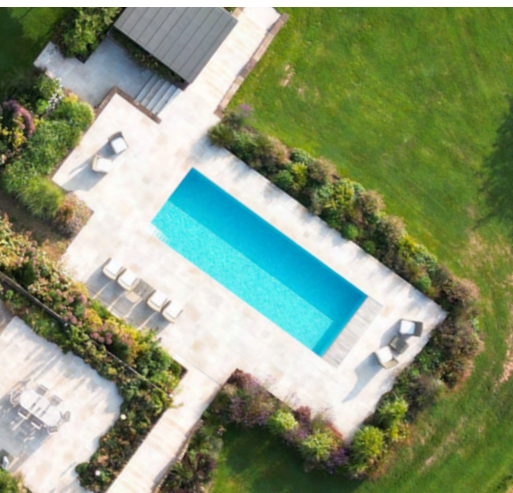

The Solution

We crafted a stunning 12m x 4m constant-depth pool, thoughtfully designed to nestle into the hillside. The excavation process was used to repurpose the earth, which formed a supporting retaining wall for the expansive terrace surrounding the pool. The terrace, with its porcelain paving and matching coping, enhances the pool area with a sophisticated yet understated aesthetic.

The poured concrete pool was finished with a durable waterproof render and adorned with a decorative ceramic mosaic tile design, adding subtle texture and elegance. A Roldeck white slatted automatic cover was installed, ensuring ease of maintenance and protection without compromising the sleek design.